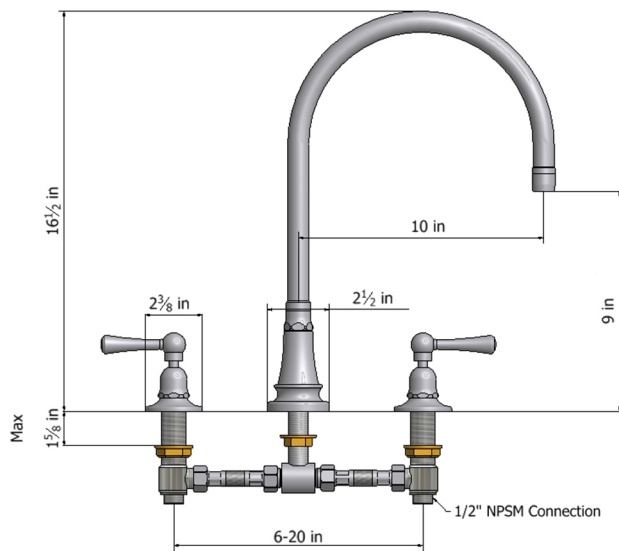

Deck Mount 10" Swivel Spout with Metal Lever

Model #: 1031-M-

FEATURES:

- 10" Swivel spout
- Deck mounted
- Lifetime quarter turn ceramic cartridge
- Requires standard 1 3/8"-1 5/8" faucet hole drilling
- Widespread deck mount

AVAILABLE FINISHES:

Polished Stainless (PSS) Brushed Stainless (BSS)

SPECIFICATION DRAWING:

AVAILABLE HANDLES: