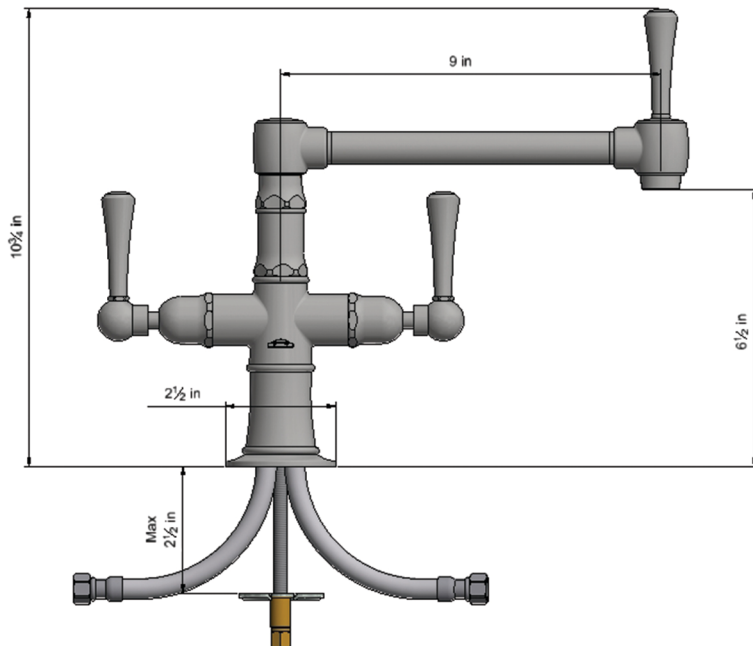

# Deck Mount 8 7/8" Articulated Single Swivel Spout with Metal Lever

**Model #: 1027-M-**

## FEATURES:

- 8 7/8" Reach single articulated swivel spout
- Perfect for standard or prep sinks
- Handle on spout allows for easy movement
- Lifetime quarter turn ceramic cartridge
- Requires standard 1 3/8" - 1 5/8" faucet hole drilling
- Single hole design allows for multiple choices of placement on sink or counter

## SPECIFICATION DRAWING: